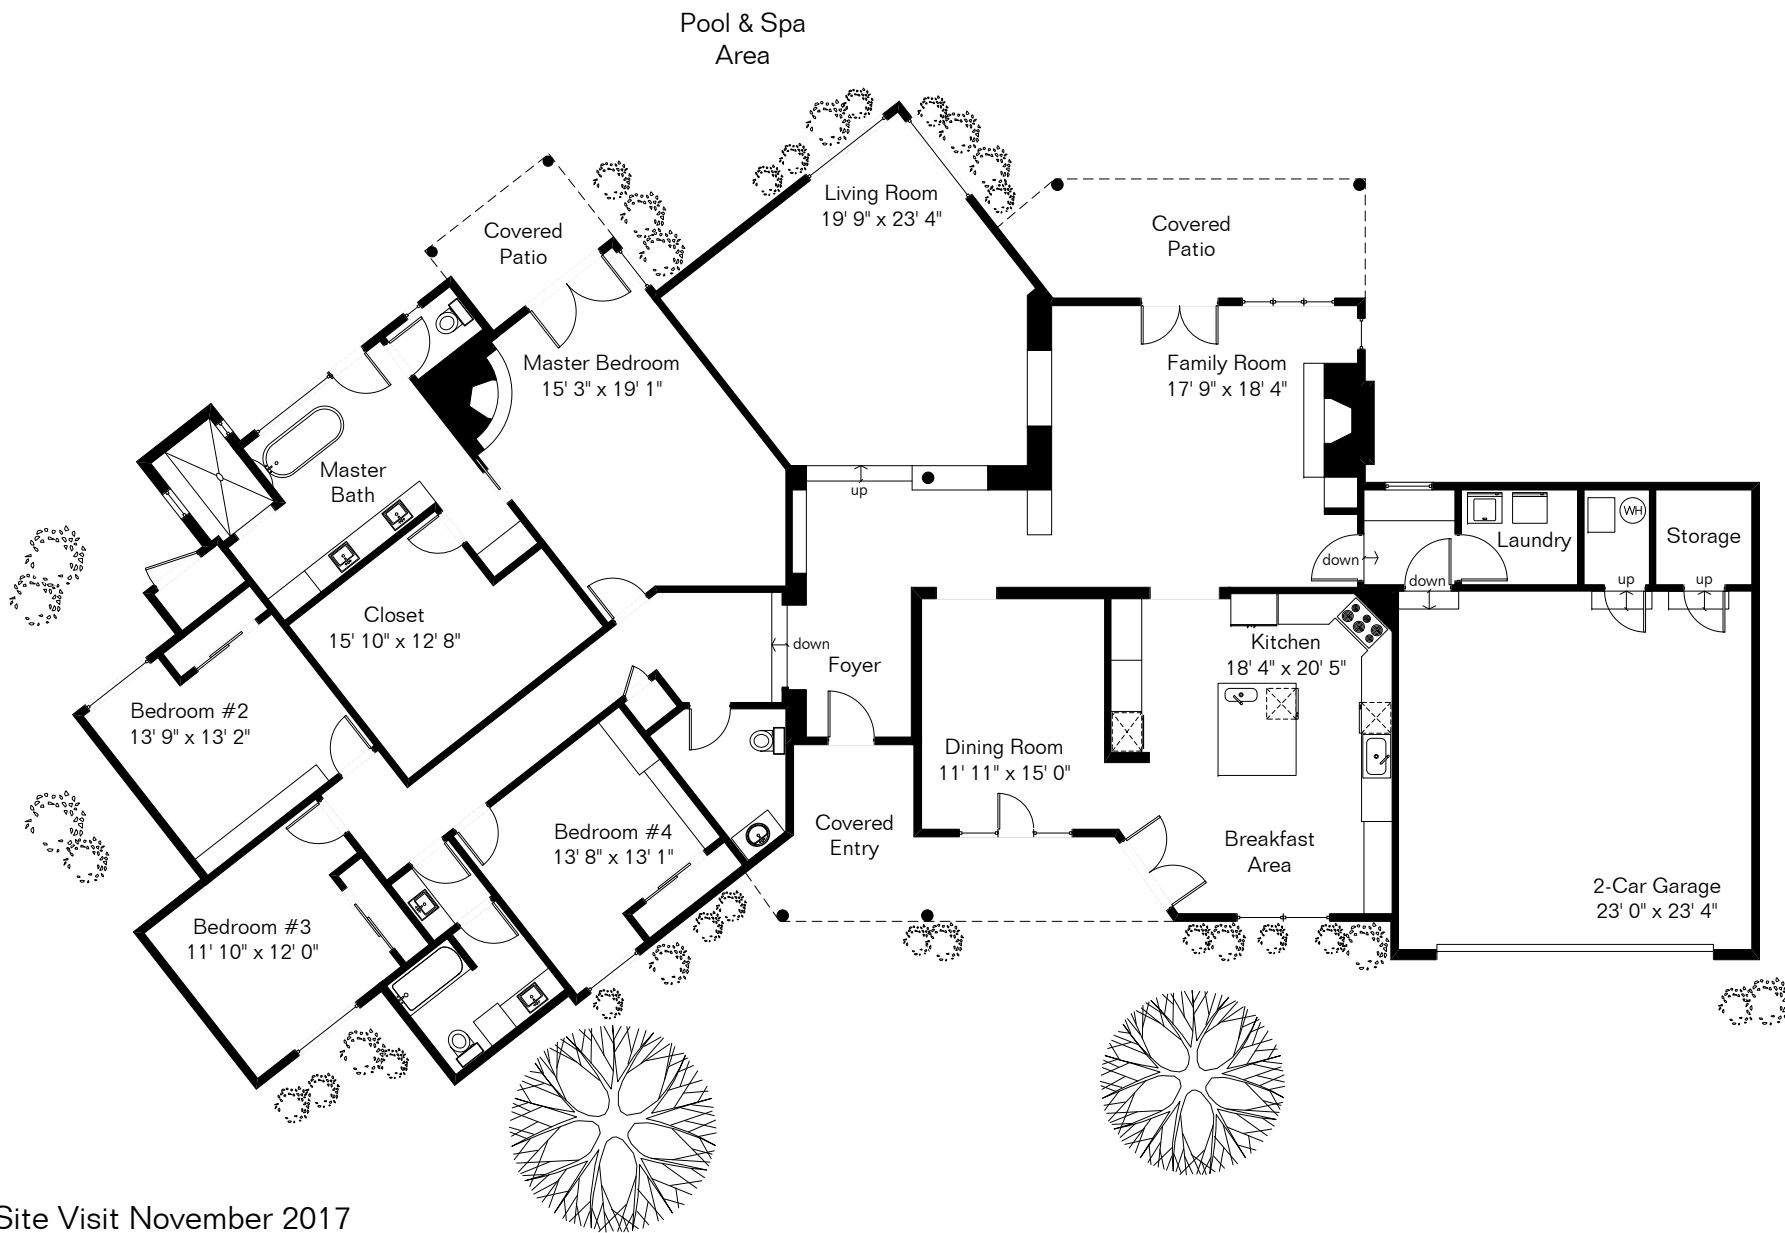

The square footages and room size information are deemed to be reliable but are not guaranteed and should be independently verified.

1531 E Placita Abeja

Site Visit November 2017

0 ft. 6 ft. 10 ft. 20 ft.

Copyright 2017 Floor Plans First! LLC
All Rights Reserved.

Living Area 3,450 Sq Ft
Garage 646 Sq Ft

www.FloorPlansFirst.com

Toll Free (877) 887-1500
Voice (520) 881-1500
Fax (520) 791-7701

Floor Plans First!
See the Floor Plan First!